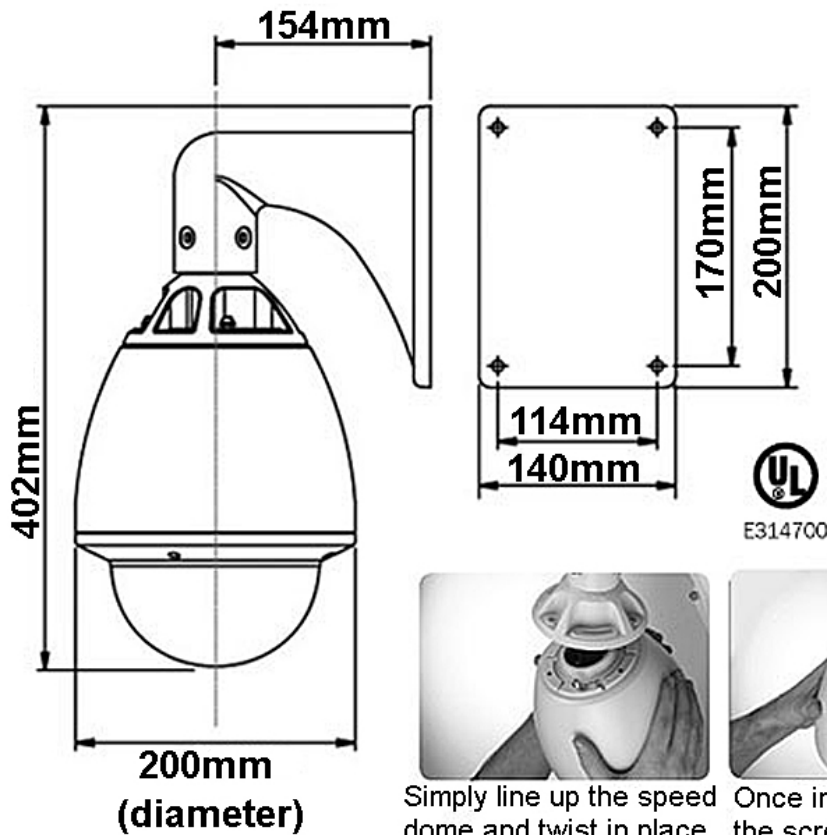

OUTDOOR DOME HOUSING

FEATURES

- External weather proof (IP66 standard)
- Die-cast metal construction
- Wall mount bracket included
- Size: $\varnothing 200 \times 336$ mm
- Sunshield available as option

*Optional:
Sunshield*

Simply line up the speed dome and twist in place

Once in place, tighten the screws to lock the dome in position.

SOLE AGENT: