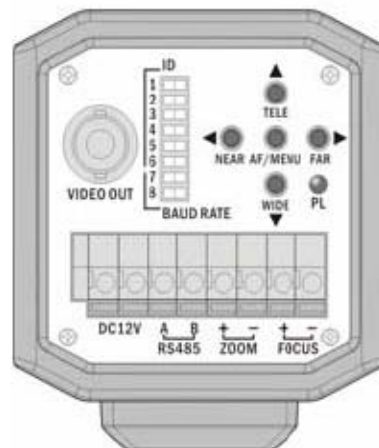

SOLE AGENT:

BC-23XP - SPECIFICATIONS

IMAGE SYSTEM	
IMAGE SENSOR	1/4" interline transfer Sony Exview HAD CCD
EFFECTIVE PIXELS	752 (H) × 582 (V)
ELECTRIC	
SYNC SYSTEM	Internal / External
HORIZONTAL RESOLUTION	500 TV Lines
SCANNING SYSTEM	625lines, 2:1 interlace
INFRARED WAVELENGTH	780nm to 1100nm
OLPF SWITCH LEVEL ADJ.	0.02 ~ 15 Lux adjustable
OLPF SWITCH DELAY TIME	5 ~ 8 sec
MINIMUM ILLUMINATION	0.1 lux at F1.6 (Color mode, 30 IRE, SAGC); 0.02 lux at F1.6 (B/W mode, 30 IRE, SAGC) 0.002 lux at F1.6 (64x sense up, 30 IRE, SAGC); 0 Lux under IR illumination
S/N RATIO	Better than 50 dB
FIXED SHUTTER	1/100, 1/250, 1/500, 1/1000, 1/2000, 1/4000, 1/10000
ELECTRIC SHUTTER	1/50~1/100,000 sec
BLC	Auto On/ Off, 48 areas and weighting adjustable
WHITE BALANCE	ATW 2500°K ~ 9500°K Preset / Manual
FRAME INTEGRATION	2x ~ 64x sense up adjustable
AGC	Super AGC 0 ~ 36 dB
GAMMA CORRECTION	0.45
MOTION ACTIVATE	Based on 1/48 area motion detected
MASKING SETTING	4 areas spherical setting simulate with zoom in out
OPTICAL ZOOM	23x optical zoom lens (F1.6 ~ 3.8, f=3.6 ~ 82.8mm)
DIGITAL ZOOM	10x digital zoom
ZOOM/FOCUS/IRIS MOTORS LIFE	800,000 times
FOCUS	Auto / Manual
ZOOM/FOCUS CONTROL	RS-485, 12V DC
POSITION	64 preset memory position (Zoom / Focus/ Iris)
VIDEO OUTPUT	Composite output 10.v p-p at 75Ω
FUNCTION CONTROL	RS-485, Switches, and OSD
COMMUNICATION BAUD RATE	4800, 9600 BPS
PROTOCOL TYPE	Pelco-D, Pelco-P auto detected
POWER SUPPLY / ENVIRONMENT/ MECHANISM	
POWER SUPPLY	DC 12V / 2.5W (Max)
OPERATION TEMPERATURE	-10°C to 50°C
STORAGE TEMPERATURE	-20°C to 70°C
OPERATION HUMIDITY	10% ~ 85% r.h
DIMENSION (WXHxD)	108x64x72mm
WEIGHT	491g