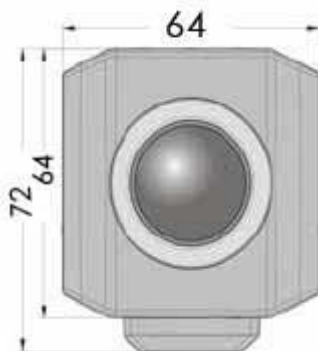

RS-485 230X DAY/NIGHT COLOUR ZOOM CAMERA (BC-23XP)

FEATURES

- 1/4" Sony CCD
- 500 TV lines providing fine crisp and vivid images
- Broadcasting function - motion triggered camera sends signal to each device in the RS-485 system
- Support Pelco P, Pelco D protocols with protocol auto-detection
- Built-in auto focus/ auto iris/ 23X (F3.6-82.8mm) optical zoom lens plus 10X digital zoom
- Smart Optical Low Pass Filter (OLPF) switching mechanism allows changing between color and monochrome
- Vivid daytime color performance; sharp night B/W image with no focus shift
- Infrared light sensing responses wavelength from 780 to 1100nm
- Fast speed dome response to turn to preset points and achieving zoom ratio
- Excellent low light sensitive picture under dark environment
- Advanced white balance mode: ATW, AWB, MWB
- RS-485 control interface